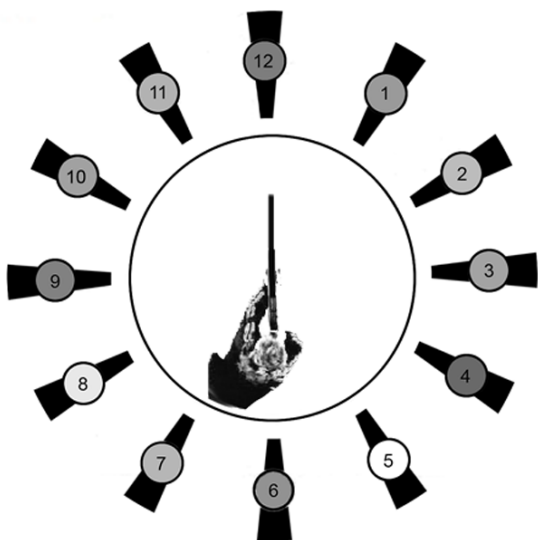

# Right Hand Twist Barrel

Shooter is in the center of the wind circle. Bullet drift is exaggerated and varies with ammo and gun. Many of the bullet impacts would overlap on a real target. Drift directions both horizontal and vertical are scaled up for illustration purposes.