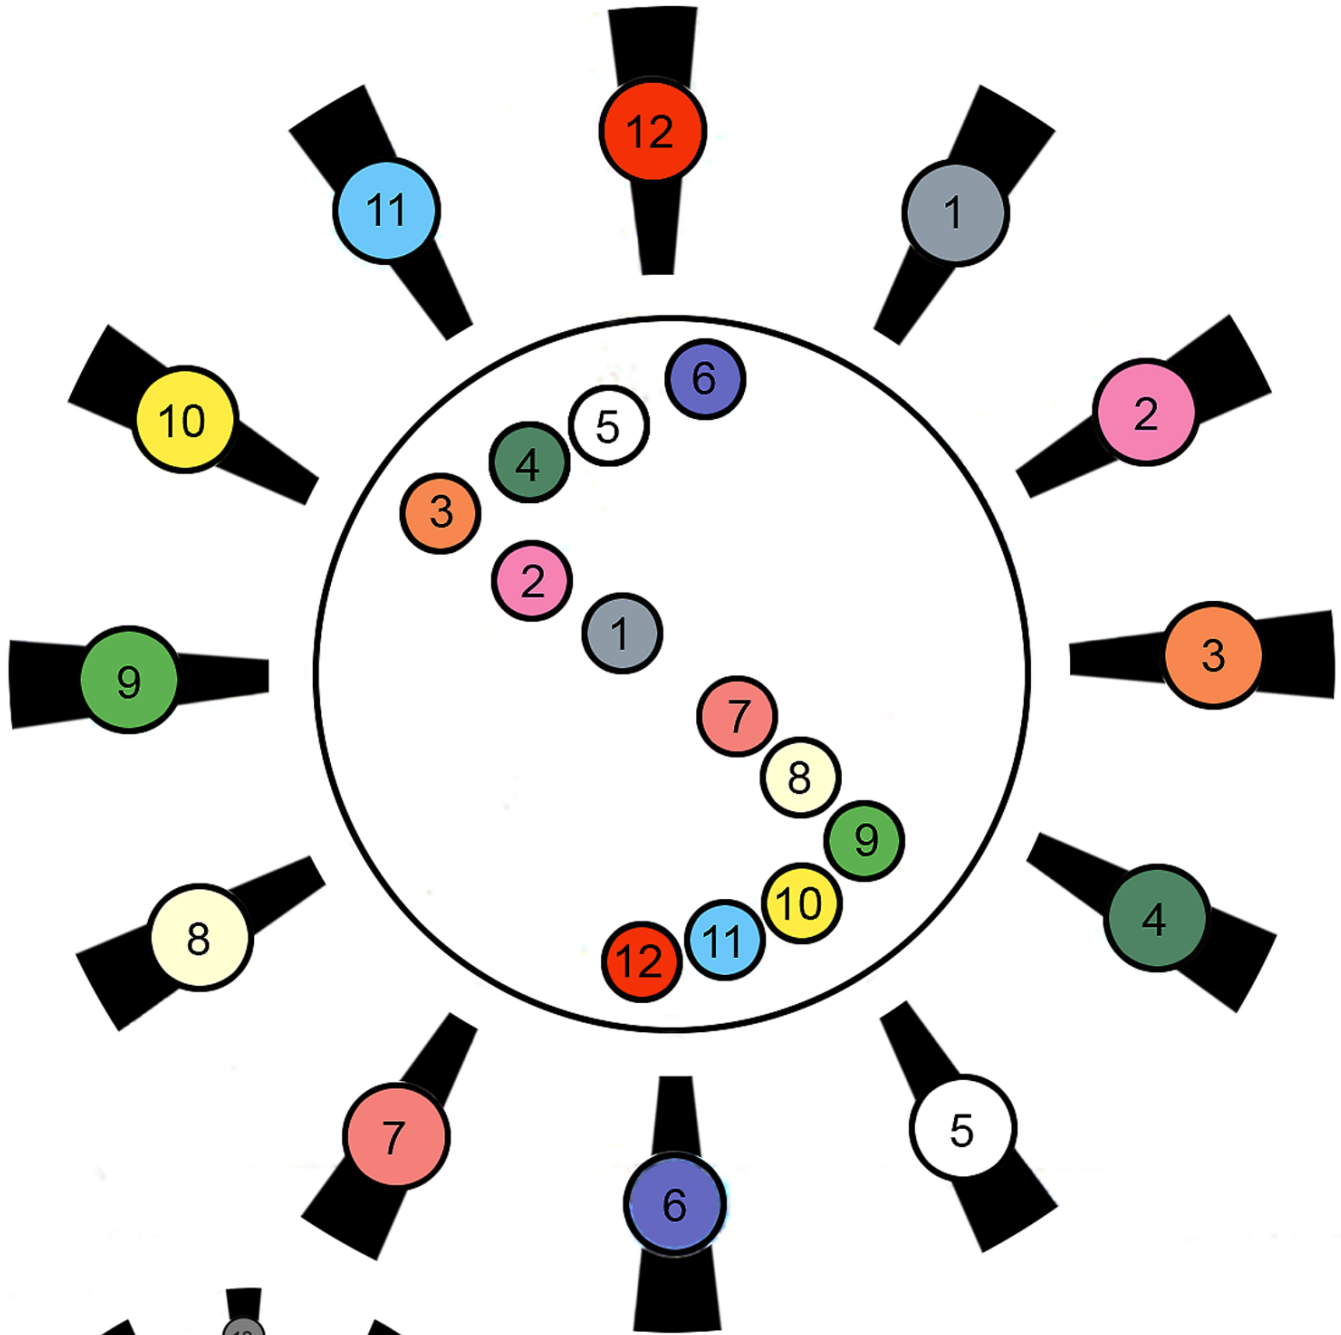

# Right Hand Twist Barrel

Shooter is in the center of the wind circle. Bullet drift is exaggerated and varies with ammo and gun. Many of the bullet impacts would overlap on a real target. Drift directions both horizontal and vertical are scaled up for illustration purposes.